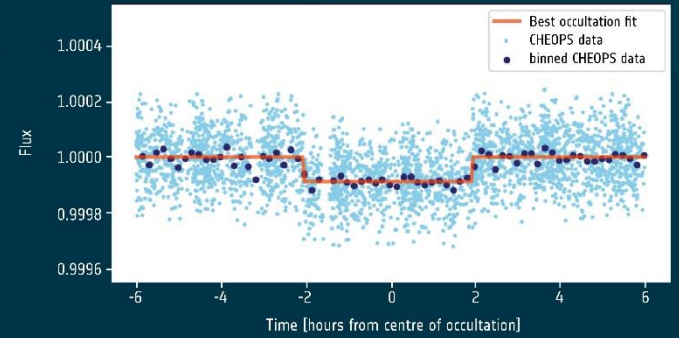

CHEOPS WASP 189 SYSTEM

Occultation light curve of WASP-189 b

Transit light curve of WASP-189 b

#cheops

Data: CHEOPS Mission Consortium