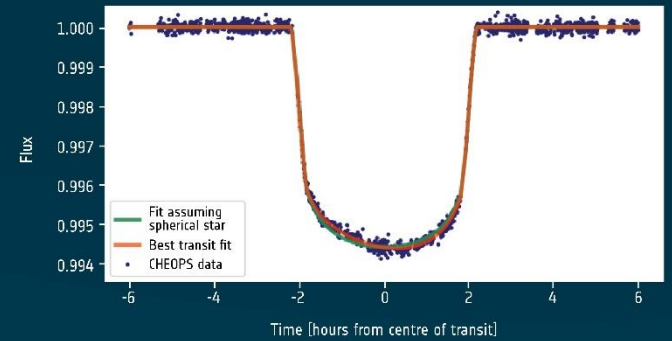

CHEOPS WASP 189 SYSTEM

Occultation light curve of WASP-189 b

Transit light curve of WASP-189 b

#cheops

Data: CHEOPS Mission Consortium