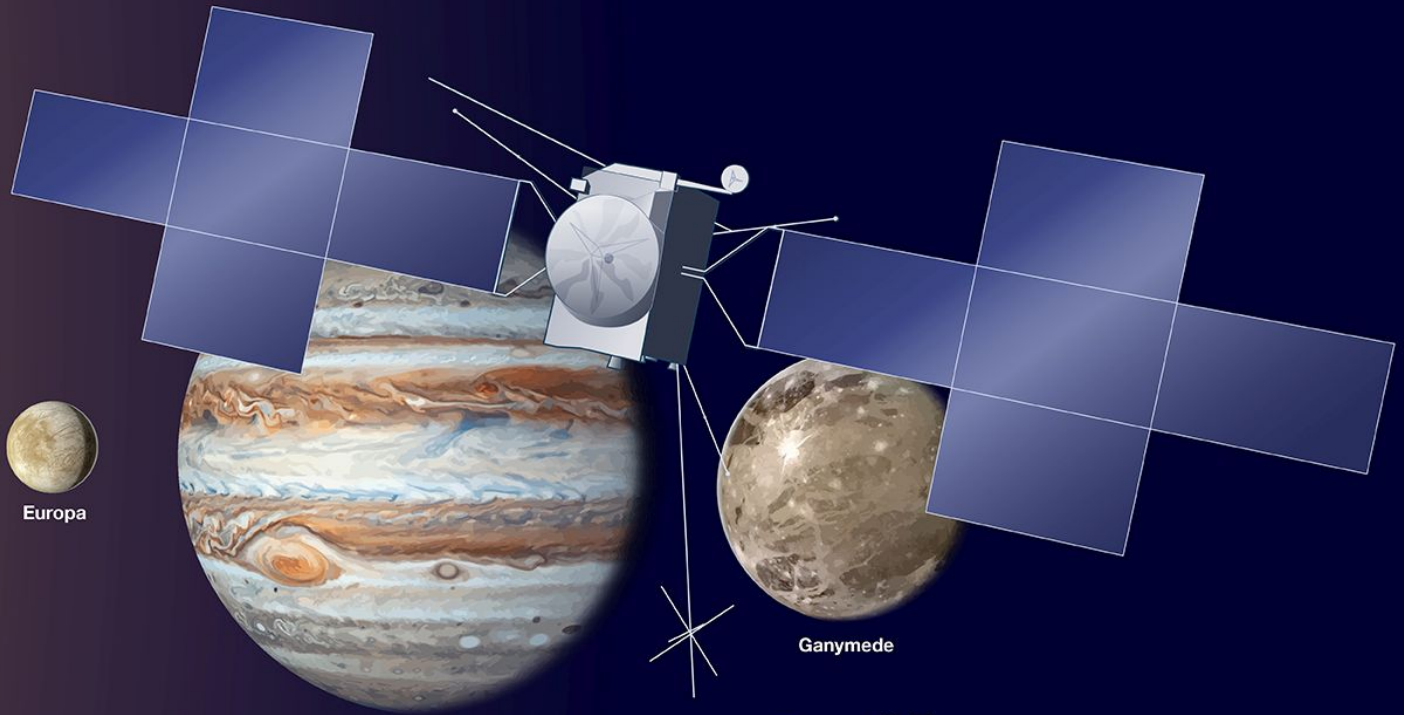

JU piter IC y moons Explorer (JUICE) – investigating the Jovian system

1st large mission in the European Space Agency's Cosmic Vision programme

1st European mission to Jupiter focusing on its icy moons and evaluating the emergence of potentially habitable worlds

Launch in **2022**

Callisto

Europa

7.5 year journey over **6 billion** km:
5 gravity assists to reach cruise velocity

3.5 years touring the Jovian system, incl.
9 months around Ganymede

5.2 tonne launch mass